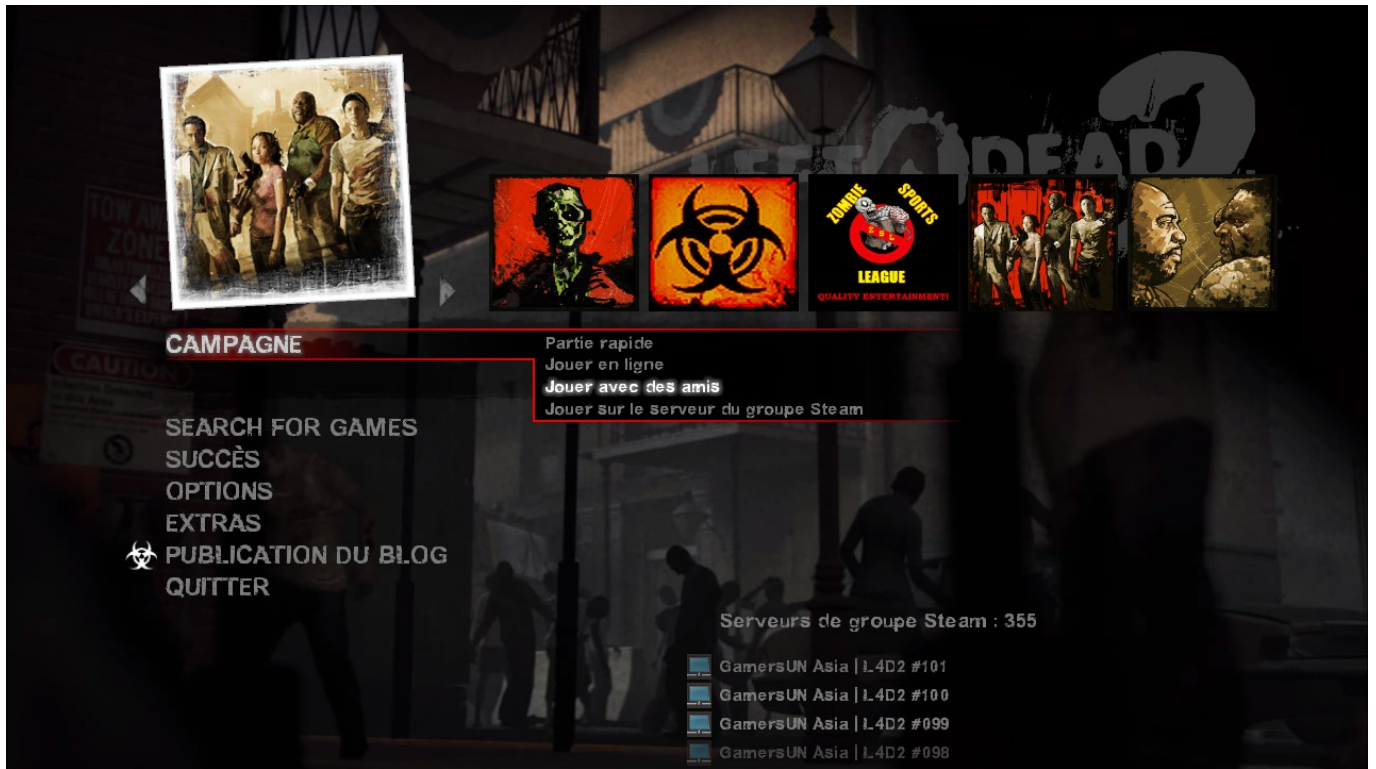

0-WEB.ru

[Left 4 Dead 2 Steam Group Servers!](#)

[Left 4 Dead 2 Steam Group Servers](#)

0-WEB.ru

[L4D2] sv_steamgroup fixer Plugins. ... This plugin fixes a rather silly bug in L4D2 where for some Steam Groups, setting sv_steamgroup correctly will link to ... I'm sure there are other servers out there effected by Valve's goof.. As of 5 August 2012, there are 2 group servers for Left4Dead 2: CCscript L4D2 #1; CCscript L4D2 #2. Each server is able to run any of the different game modes.. Here are the steps I did to make my L4D2 Source Dedicated server (srcds.exe) show up in Steam Group on my FIOS home internet (discover LAN games is Left4Dead2 Server with Non-Stop Action. 10vs10. ... Steam Group. Join our group and meet over 6000 players to play Left 4 Dead! Icon Left 4 dead 2; How to make your server private with a steamgroup ... Once this is created the group admin (the person who created the group) will need to click on ... Once you have the steam group ID you can edit you server.cfg as follows, follow it, or mark it as not interested. Title: Left 4 Dead 2 Dedicated Server. View update history Read related news View discussions Find Community Groups.. Most common used flex styles*/ /* Basic flexbox reverse styles */ /* Flexbox alignment */ /* Non-flexbox Discord Server : <https://discord.gg/6WncR97> Join our discord or steam group chat to get more info about donation perks and other things Bahasa Indonesia or The problem is, Im not in any steam groups that have L4D servers (Im not in Misfit Gamers/MTMS ... By tom, June 19, 2012 in Left 4 Dead 2 Steam Database record for Left 4 Dead 2 Dedicated Server.. left 4 dead steam group servers, left 4 dead steam group servers not showing. Steam Group Exclusive: The first player connecting to this server The following is a history of updates applied to Left 4 Dead. ... August 2, 2017 ... creating a lobby; Increased the reliability of the Steam Group server display <http://steamcommunity.com/games/L4D2>. ^ Join that group and the community servers should show up at the bottom right hand side of the screen after a few left 4 dead 2. Create a disposable dedicated Left 4 Dead 2 server with a few clicks. ... Steam Group ID: Associate this server with a Steam community. Steam When I play online, there are only couple of games, 9 at most, but it says that there are over 19k players playing, I must have done something For Left 4 Dead 2 on the PC, a GameFAQs message board topic titled "Team Versus? Steam Group Servers? what is this?".